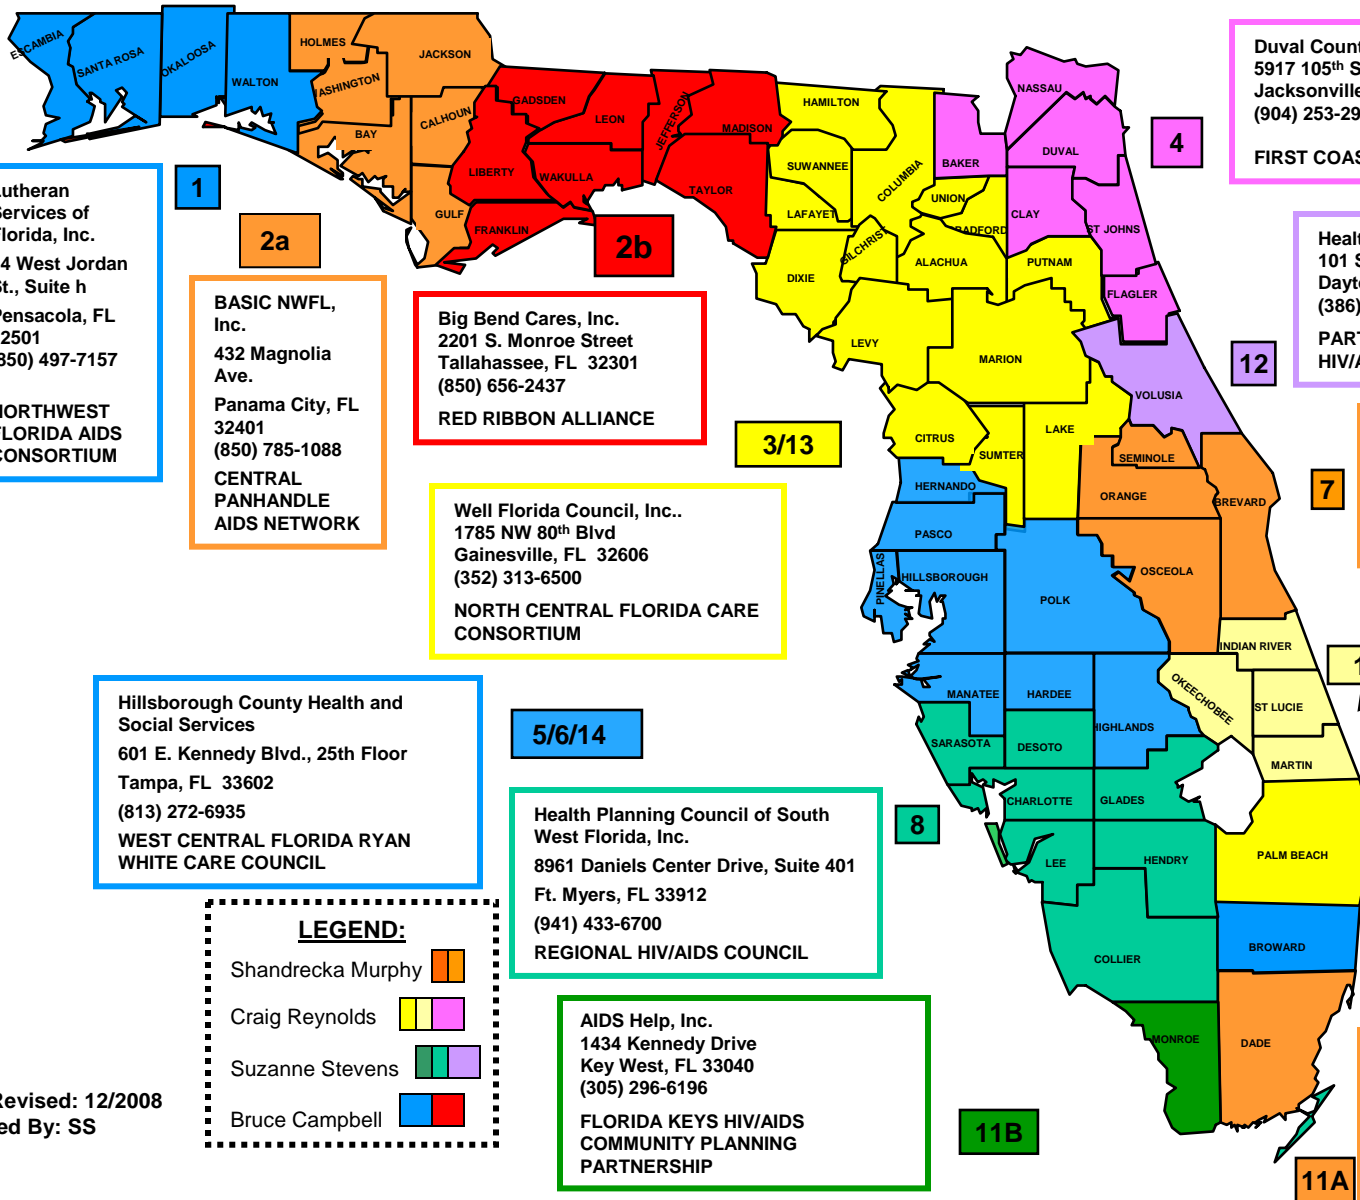

State of Florida

Ryan White CARE Act Part B Service Areas

Consortia – Lead Agencies – Community Programs Staff

1

Lutheran Services of Florida, Inc.
14 West Jordan St., Suite h
Pensacola, FL 32501
(850) 497-7157

NORTHWEST FLORIDA AIDS CONSORTIUM

2a

BASIC NWFL, Inc.
432 Magnolia Ave.
Panama City, FL 32401
(850) 785-1088

CENTRAL PANHANDLE AIDS NETWORK

2b

Big Bend Cares, Inc.
2201 S. Monroe Street
Tallahassee, FL 32301
(850) 656-2437

RED RIBBON ALLIANCE

3/13

Well Florida Council, Inc..
1785 NW 80th Blvd
Gainesville, FL 32606
(352) 313-6500

NORTH CENTRAL FLORIDA CARE CONSORTIUM

5/6/14

Hillsborough County Health and Social Services
601 E. Kennedy Blvd., 25th Floor
Tampa, FL 33602
(813) 272-6935